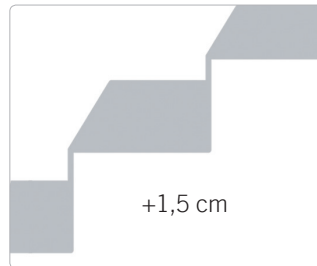

Extended step height
Extension of 1.5 cm.