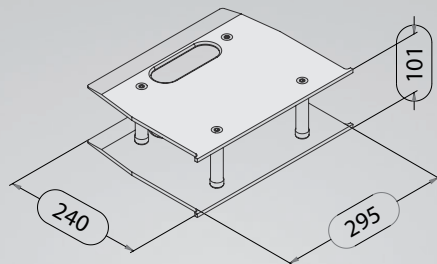

## Range of toe plates

# CargoMaster C141/C141V

Select the appropriate toe plate from our range of toe plates. Of course we produce all types of special toe plates according to your special demands.

Item number		C141	C141V
Standard toe plate 295 x 240 mm	included in the delivery package		-
	additional		100039
Toe plate 440 x 240 mm	instead of standard version (extra charge)		100155
	additional		100276
Toe plate 600 x 120 mm	instead of standard version (extra charge)		100156
	additional		100277
Toe plate, v-shaped 295 x 240 mm	instead of standard version (extra charge)		100537
	additional		100471
Toe plate 400 x 440 mm	instead of standard version (extra charge)		100532
	additional		100487
Toe plate 400 x 266 mm	instead of standard version (extra charge)		100491
	additional		100489
Hook-on toe plate 430 x 405 mm			100309
Toe plate to hook on for cases of drinks 400 x 205 mm			100473
Toe plate for the transportation of laundry carts			105003

**Standard toe plate**  
295 x 240 mm

**Toe plate**  
440 x 240 mm

**Toe plate, v-shaped**  
295 x 240 mm

**Hook-on toe plate**  
430 x 405 mm

**Toe plate**  
400 x 440 mm

**Toe plate**  
400 x 266 mm

**Toe plate to hook on for cases of drinks**  
400 x 205 mm

**Toe plate for the transportation of laundry carts**  
295 x 240 x 101 mm

**Toe plate**  
600 x 120 mm