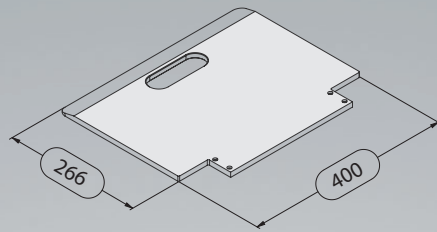

## Range of toe plates

# CargoMaster C141/C141V

Select the appropriate toe plate from our range of toe plates. Of course we produce all types of special toe plates according to your special demands.

Item number		C141	C141V
Standard toe plate 295 x 240 mm	included in the delivery package		-
	additional		100039
Toe plate 440 x 240 mm	instead of standard version (extra charge)		100155
	additional		100276
Toe plate 600 x 120 mm	instead of standard version (extra charge)		100156
	additional		100277
Toe plate, v-shaped 295 x 240 mm	instead of standard version (extra charge)		100537
	additional		100471
Toe plate 400 x 440 mm	instead of standard version (extra charge)		100532
	additional		100487
Toe plate 400 x 266 mm	instead of standard version (extra charge)		100491
	additional		100489
Hook-on toe plate 430 x 405 mm			100309
Toe plate to hook on for cases of drinks 400 x 205 mm			100473
Toe plate for the transportation of laundry carts			105003

**Standard toe plate**  
295 x 240 mm

**Toe plate**  
440 x 240 mm

**Toe plate, v-shaped**  
295 x 240 mm

**Hook-on toe plate**  
430 x 405 mm

**Toe plate**  
400 x 440 mm

**Toe plate**  
400 x 266 mm

**Toe plate to hook on for cases of drinks**  
400 x 205 mm

**Toe plate for the transportation of laundry carts**  
295 x 240 x 101 mm

**Toe plate**  
600 x 120 mm