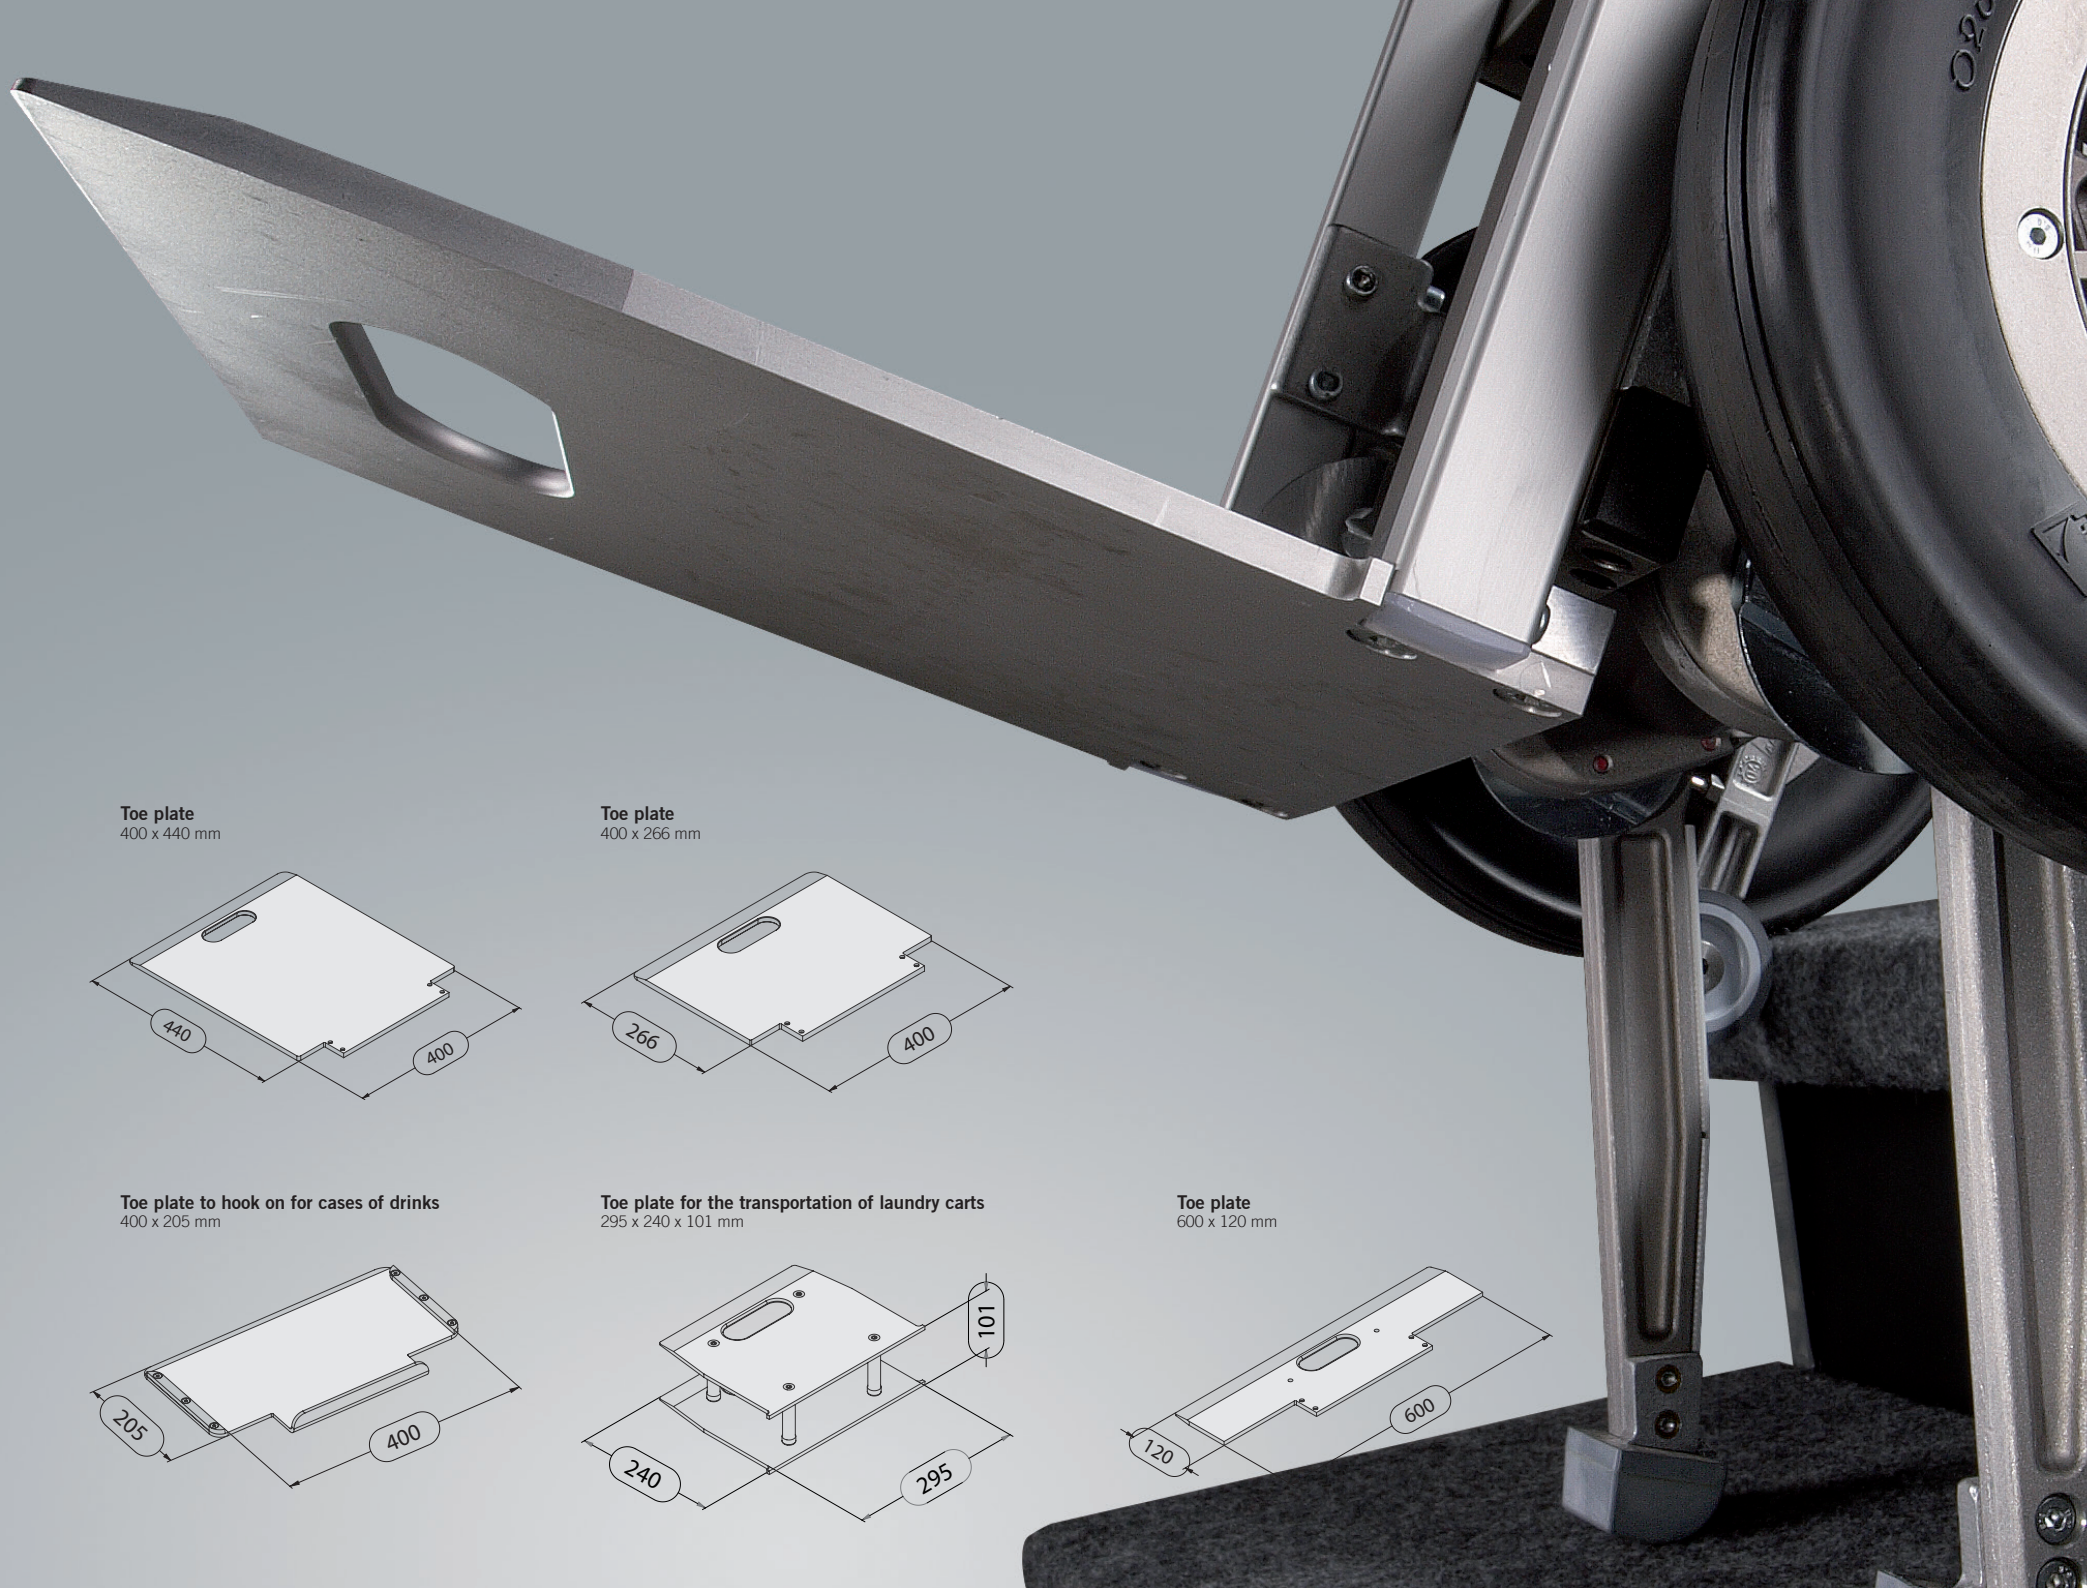

## Range of toe plates

**Standard toe plate**  
295 x 240 mm

**Toe plate**  
440 x 240 mm

**Toe plate, v-shaped**  
295 x 240 mm

**Hook-on toe plate**  
430 x 405 mm

**Toe plate**  
400 x 440 mm

**Toe plate**  
400 x 266 mm

**Toe plate to hook on for cases of drinks**  
400 x 205 mm

**Toe plate for the transportation of laundry carts**  
295 x 240 x 101 mm

**Toe plate**  
600 x 120 mm