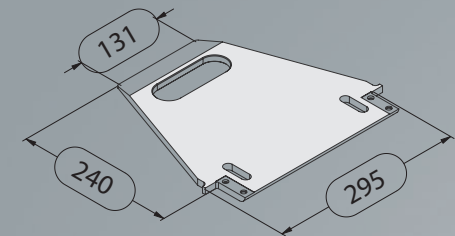

## Range of toe plates

# CargoMaster C141/C141V

Select the appropriate toe plate from our range of toe plates. Of course we produce all types of special toe plates according to your special demands.

Item number		C141	C141V
Standard toe plate 295 x 240 mm	included in the delivery package		-
	additional		100039
Toe plate 440 x 240 mm	instead of standard version (extra charge)		100155
	additional		100276
Toe plate 600 x 120 mm	instead of standard version (extra charge)		100156
	additional		100277
Toe plate, v-shaped 295 x 240 mm	instead of standard version (extra charge)		100537
	additional		100471
Toe plate 400 x 440 mm	instead of standard version (extra charge)		100532
	additional		100487
Toe plate 400 x 266 mm	instead of standard version (extra charge)		100491
	additional		100489
Hook-on toe plate 430 x 405 mm			100309
Toe plate to hook on for cases of drinks 400 x 205 mm			100473
Toe plate for the transportation of laundry carts			105003

**Standard toe plate**  
295 x 240 mm

**Toe plate**  
440 x 240 mm

**Toe plate, v-shaped**  
295 x 240 mm

**Hook-on toe plate**  
430 x 405 mm

**Toe plate**  
400 x 440 mm

**Toe plate**  
400 x 266 mm

**Toe plate to hook on for cases of drinks**  
400 x 205 mm