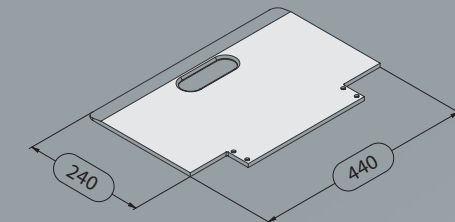

## Range of toe plates

# CargoMaster C141/C141V

Select the appropriate toe plate from our range of toe plates. Of course we produce all types of special toe plates according to your special demands.

Item number		C141	C141V
Standard toe plate 295 x 240 mm	included in the delivery package		-
	additional		100039
Toe plate 440 x 240 mm	instead of standard version (extra charge)		100155
	additional		100276
Toe plate 600 x 120 mm	instead of standard version (extra charge)		100156
	additional		100277
Toe plate, v-shaped 295 x 240 mm	instead of standard version (extra charge)		100537
	additional		100471
Toe plate 400 x 440 mm	instead of standard version (extra charge)		100532
	additional		100487
Toe plate 400 x 266 mm	instead of standard version (extra charge)		100491
	additional		100489
Hook-on toe plate 430 x 405 mm			100309
Toe plate to hook on for cases of drinks 400 x 205 mm			100473
Toe plate for the transportation of laundry carts			105003

**Standard toe plate**  
295 x 240 mm

**Toe plate**  
440 x 240 mm

**Toe plate, v-shaped**  
295 x 240 mm

**Hook-on toe plate**  
430 x 405 mm

**Toe plate**  
400 x 440 mm

**Toe plate**  
400 x 266 mm

**Toe plate to hook on for cases of drinks**  
400 x 205 mm