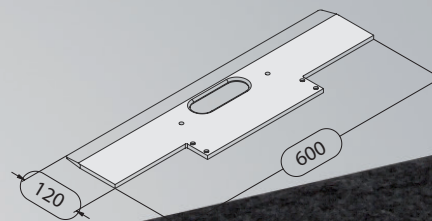

## Range of toe plates

# CargoMaster C141/C141V

Select the appropriate toe plate from our range of toe plates. Of course we produce all types of special toe plates according to your special demands.

Item number		C141	C141V
Standard toe plate 295 x 240 mm	included in the delivery package		-
	additional		100039
Toe plate 440 x 240 mm	instead of standard version (extra charge)		100155
	additional		100276
Toe plate 600 x 120 mm	instead of standard version (extra charge)		100156
	additional		100277
Toe plate, v-shaped 295 x 240 mm	instead of standard version (extra charge)		100537
	additional		100471
Toe plate 400 x 440 mm	instead of standard version (extra charge)		100532
	additional		100487
Toe plate 400 x 266 mm	instead of standard version (extra charge)		100491
	additional		100489
Hook-on toe plate 430 x 405 mm			100309
Toe plate to hook on for cases of drinks 400 x 205 mm			100473
Toe plate for the transportation of laundry carts			105003

**Standard toe plate**  
295 x 240 mm

**Toe plate**  
440 x 240 mm

**Toe plate, v-shaped**  
295 x 240 mm

**Hook-on toe plate**  
430 x 405 mm

**Toe plate**  
400 x 440 mm

**Toe plate**  
400 x 266 mm

**Toe plate to hook on for cases of drinks**  
400 x 205 mm

**Toe plate for the transportation of laundry carts**  
295 x 240 x 101 mm

**Toe plate**  
600 x 120 mm