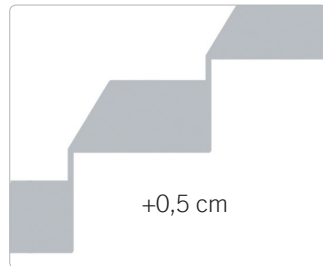

Extended step height
Extension of 0.5 cm.