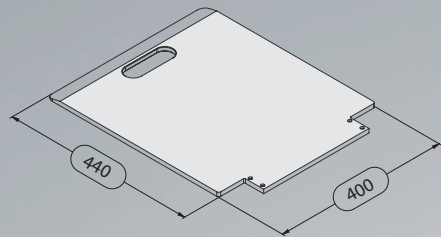

## Range of toe plates

# CargoMaster C141/C141V

Select the appropriate toe plate from our range of toe plates. Of course we produce all types of special toe plates according to your special demands.

Item number		C141	C141V
Standard toe plate 295 x 240 mm	included in the delivery package		-
	additional		100039
Toe plate 440 x 240 mm	instead of standard version (extra charge)		100155
	additional		100276
Toe plate 600 x 120 mm	instead of standard version (extra charge)		100156
	additional		100277
Toe plate, v-shaped 295 x 240 mm	instead of standard version (extra charge)		100537
	additional		100471
Toe plate 400 x 440 mm	instead of standard version (extra charge)		100532
	additional		100487
Toe plate 400 x 266 mm	instead of standard version (extra charge)		100491
	additional		100489
Hook-on toe plate 430 x 405 mm			100309
Toe plate to hook on for cases of drinks 400 x 205 mm			100473
Toe plate for the transportation of laundry carts			105003

**Standard toe plate**  
295 x 240 mm

**Toe plate**  
440 x 240 mm

**Toe plate, v-shaped**  
295 x 240 mm

**Hook-on toe plate**  
430 x 405 mm

**Toe plate**  
400 x 440 mm

**Toe plate**  
400 x 266 mm

**Toe plate to hook on for cases of drinks**  
400 x 205 mm

**Toe plate for the transportation of laundry carts**  
295 x 240 x 101 mm

**Toe plate**  
600 x 120 mm