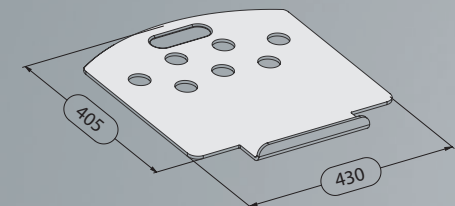

## Range of toe plates

# CargoMaster C141/C141V

Select the appropriate toe plate from our range of toe plates. Of course we produce all types of special toe plates according to your special demands.

Item number		C141	C141V
Standard toe plate 295 x 240 mm	included in the delivery package		-
	additional		100039
Toe plate 440 x 240 mm	instead of standard version (extra charge)		100155
	additional		100276
Toe plate 600 x 120 mm	instead of standard version (extra charge)		100156
	additional		100277
Toe plate, v-shaped 295 x 240 mm	instead of standard version (extra charge)		100537
	additional		100471
Toe plate 400 x 440 mm	instead of standard version (extra charge)		100532
	additional		100487
Toe plate 400 x 266 mm	instead of standard version (extra charge)		100491
	additional		100489
Hook-on toe plate 430 x 405 mm			100309
Toe plate to hook on for cases of drinks 400 x 205 mm			100473
Toe plate for the transportation of laundry carts			105003

**Standard toe plate**  
295 x 240 mm

**Toe plate**  
440 x 240 mm

**Toe plate, v-shaped**  
295 x 240 mm

**Hook-on toe plate**  
430 x 405 mm

**Toe plate**  
400 x 440 mm

**Toe plate**  
400 x 266 mm

**Toe plate to hook on for cases of drinks**  
400 x 205 mm

**Toe plate for the transportation of laundry carts**  
295 x 240 x 101 mm

**Toe plate**  
600 x 120 mm