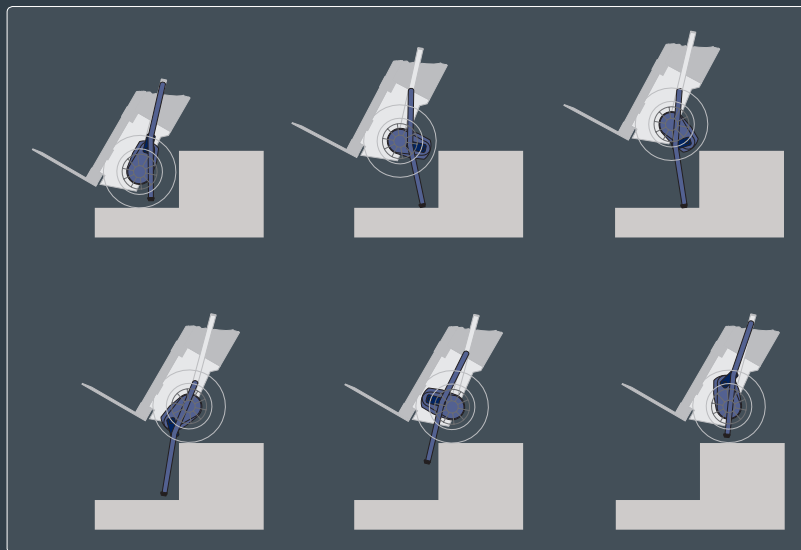

The patented climbing kinematics conquer each step safely.

More information and videos, see www.cargomaster.org