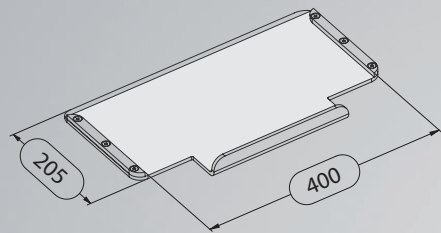

## Range of toe plates

# CargoMaster C141/C141V

Select the appropriate toe plate from our range of toe plates. Of course we produce all types of special toe plates according to your special demands.

Item number		C141	C141V
Standard toe plate 295 x 240 mm	included in the delivery package		-
	additional		100039
Toe plate 440 x 240 mm	instead of standard version (extra charge)		100155
	additional		100276
Toe plate 600 x 120 mm	instead of standard version (extra charge)		100156
	additional		100277
Toe plate, v-shaped 295 x 240 mm	instead of standard version (extra charge)		100537
	additional		100471
Toe plate 400 x 440 mm	instead of standard version (extra charge)		100532
	additional		100487
Toe plate 400 x 266 mm	instead of standard version (extra charge)		100491
	additional		100489
Hook-on toe plate 430 x 405 mm			100309
Toe plate to hook on for cases of drinks 400 x 205 mm			100473
Toe plate for the transportation of laundry carts			105003

**Standard toe plate**  
295 x 240 mm

**Toe plate**  
440 x 240 mm

**Toe plate, v-shaped**  
295 x 240 mm

**Hook-on toe plate**  
430 x 405 mm

**Toe plate**  
400 x 440 mm

**Toe plate**  
400 x 266 mm

**Toe plate to hook on for cases of drinks**  
400 x 205 mm

**Toe plate for the transportation of laundry carts**  
295 x 240 x 101 mm

**Toe plate**  
600 x 120 mm